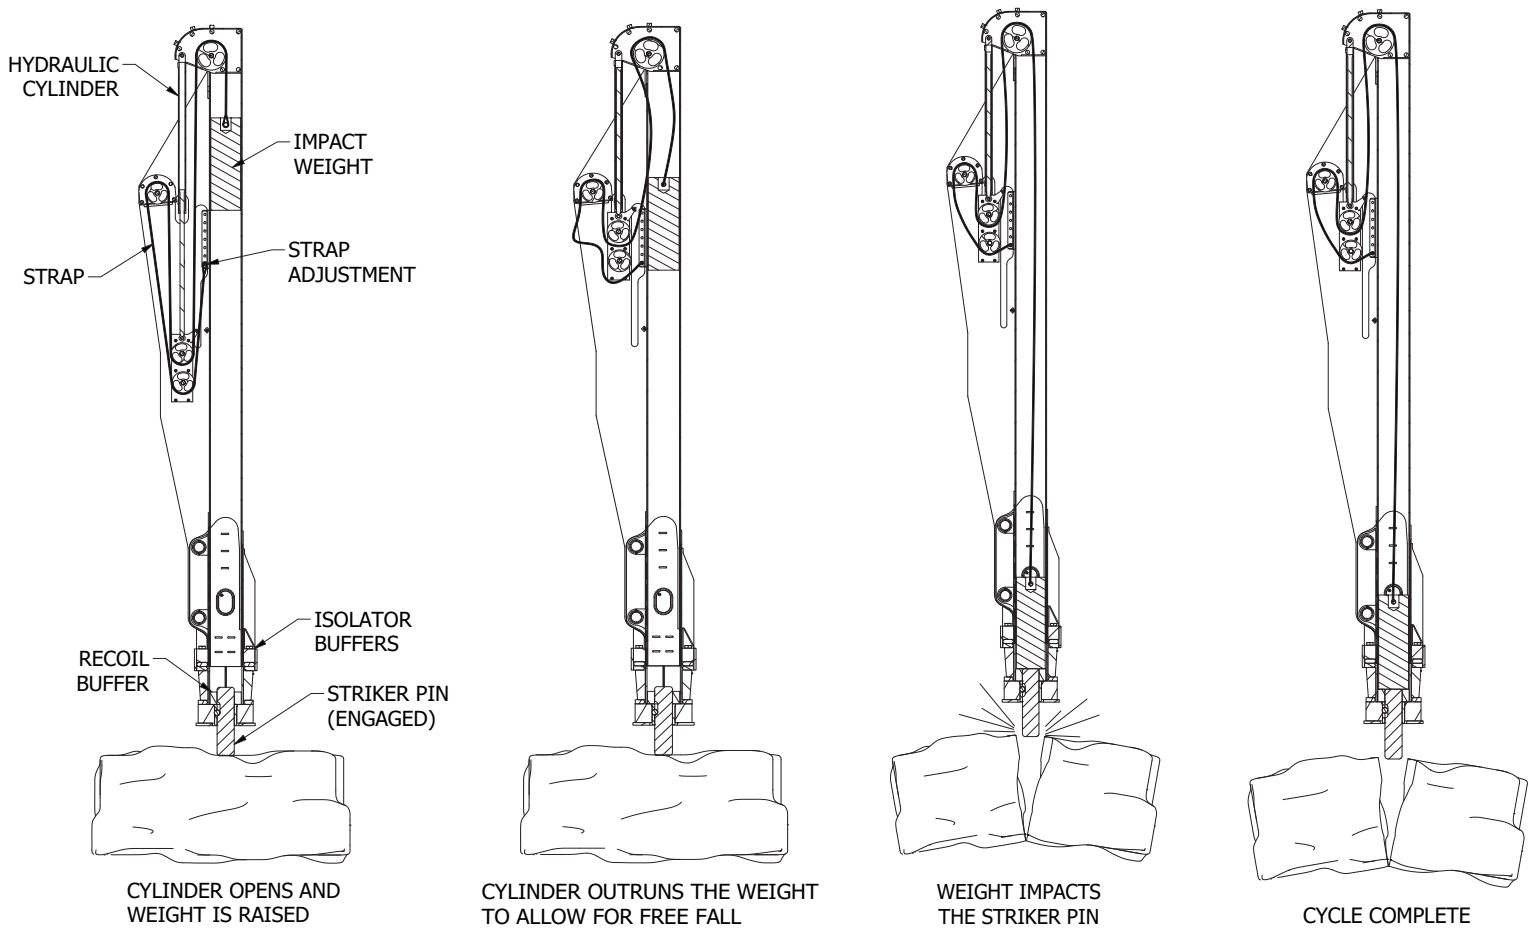

IMPACT HAMMERS THAT MAKE A DIFFERENCE

▶ PRINCIPLES OF OPERATION

▶ EASE OF OPERATION

- Simple dual action joystick operation
- Pinpoint accuracy for longer life in your striker pins
- Efficient maneuverability for higher production
- Operator can control striking force for accurate breaking
- Quiet operation with lower DB than traditional hydraulic hammers

Models	SS25	SS40	SS50	SS80	SS110	SS150
Single Blow Impact Energy - Ft. Lbs.	25,000	40,000	50,000	80,000	110,000	150,000
Blow Per Minute	16	15	15	15	15	15
Approximate Operating Weight - Lbs.	12,500	13,400	17,500	22,150	26,700	30,000
Operating Pressure Range - PSI	2000-2500	2700-3200	2700-3200	3000-3500	3500-4000	4000-5000
Hydraulic Flow Range - GPM	30-45	35-50	35-50	35-50	35-50	45-60
Striker Pin Diameter - inches	6	7	8	8	11	11
Standard Striker Pin Length - inches	27	33	33	40	42	42
Excavator Class - Stick Mount - Lbs.	40,000	70,000	100,000	125,000	150,000	175,000
Excavator Class - Boom Mount - Lbs.	30,000	45,000	70,000	100,000	125,000	125,000
Loader Class - Yards	34	45	56	78	89	10-11

These specifications are representative only. For detailed specifications for your application, contact your local dealer or SureStrike.

SURESTRIKE

www.surestrikeinternational.com

Call +1 715-472-8844

SURESTRIKE